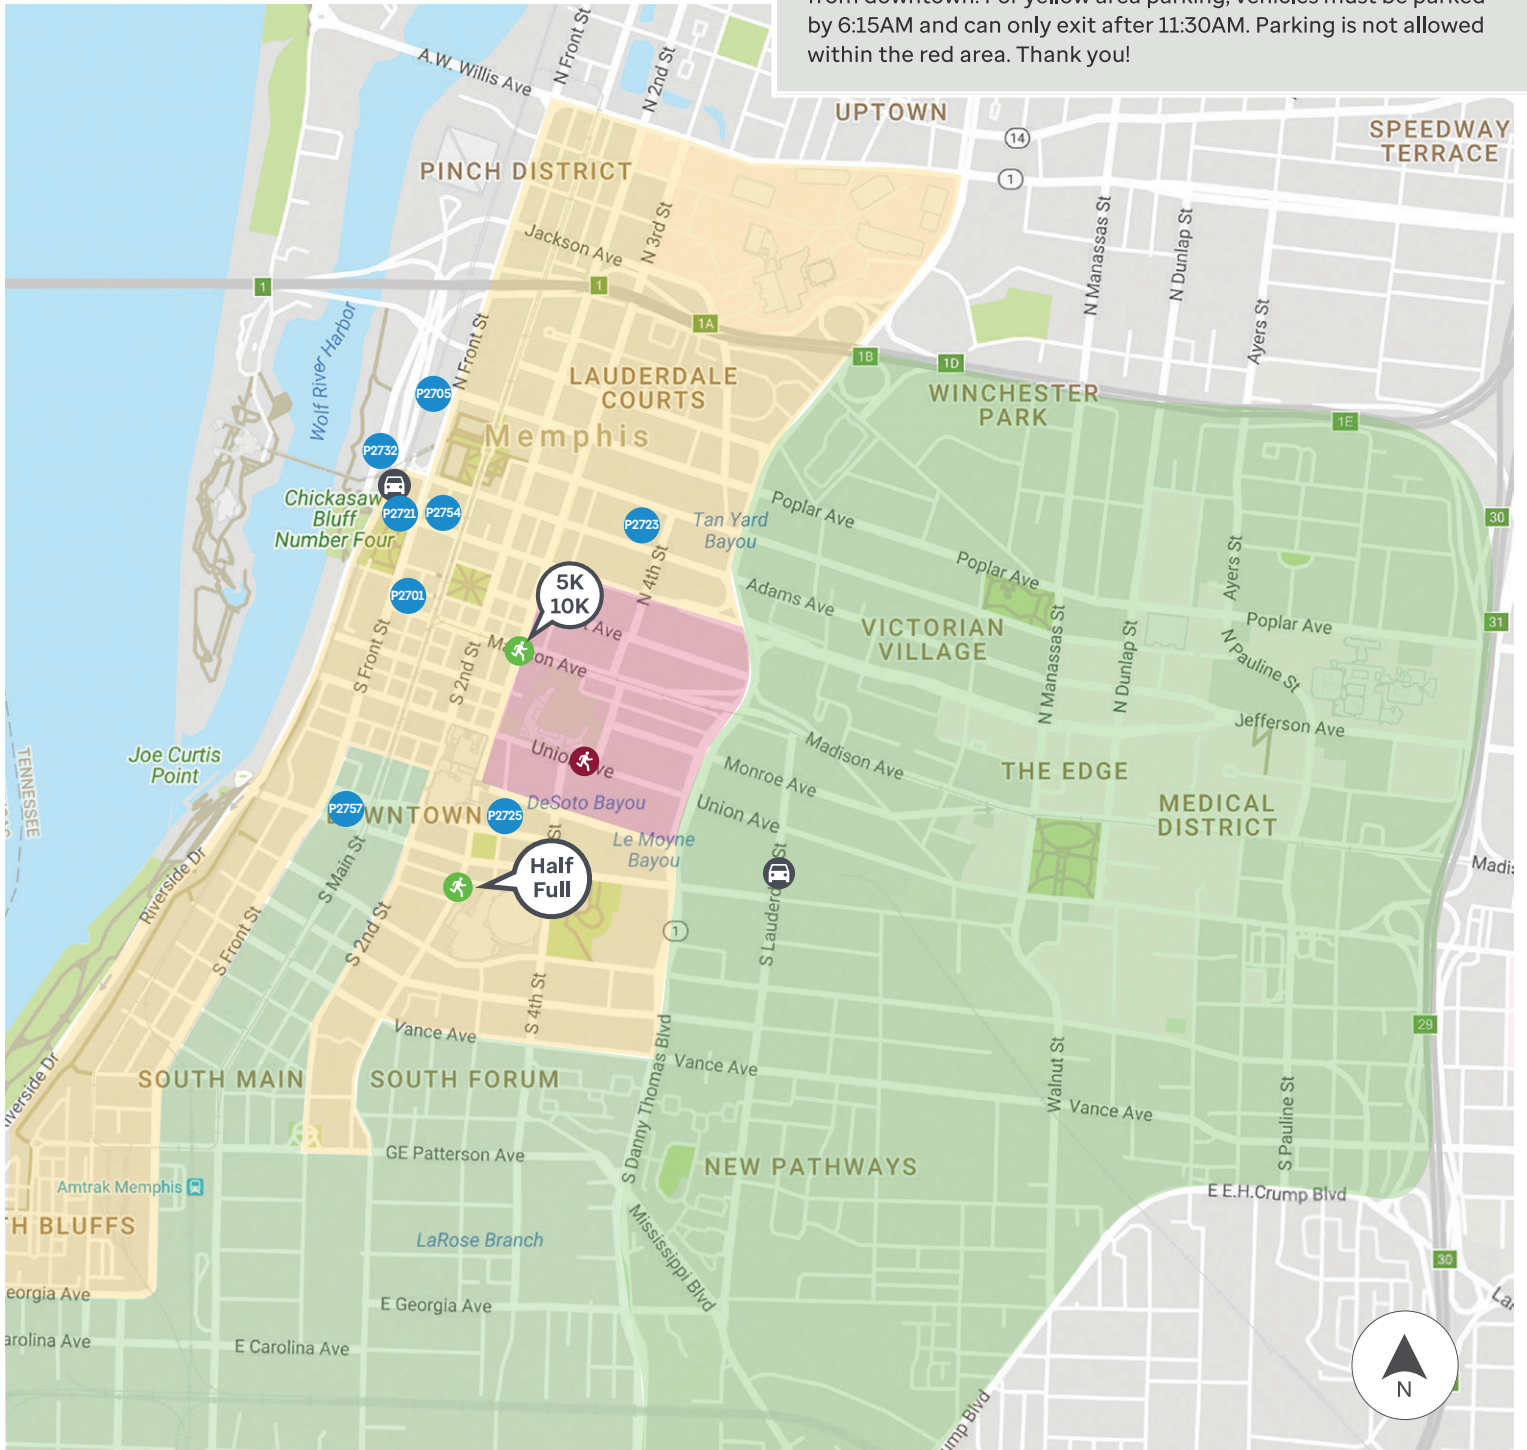

# DOWNTOWN PARKING

Due to road closures, participants and spectators should plan to be downtown and parked prior to 6:15AM. Please refer to the parking map below for the recommended parking areas. Green area parking will be accessible all day and allow for a timely exit from downtown. For yellow area parking, vehicles must be parked by 6:15AM and can only exit after 11:30AM. Parking is not allowed within the red area. Thank you!

- P2757 Downtown Mobility Center, 60 Beale St.
- P2725 250 Peabody Garage, 250 Peabody Place.
- P2732 River Garden Lot, 91 Promenade.
- P2705 River Parks Garage, 125 N. Front St.
- P2721 Shoppers Garage, 85 N. Front St.
- P2701 Metro 67 Garage, 60 Madison Ave.
- P2754 99 Tower Garage, 86 N. Front St.
- P2723 Justice Center Garage, 245 Washington Ave.

- No parking on race day
- Parking with entry and exit windows
- Parking all day
- Start lines
- Finish line
- Uber and Lyft dropoff/pickup

**Reserve your parking spot in advance by visiting:**  
[premiumparking.com/p27XX](http://premiumparking.com/p27XX) (specific garage number).